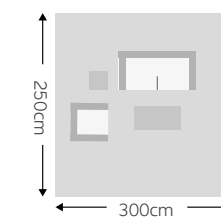

STRATFORD SET 2

Cat 1 £1975
Prem £2205

1x Lounging Chair
1x Lounging Sofa
1x Side Table
1x Coffee Table