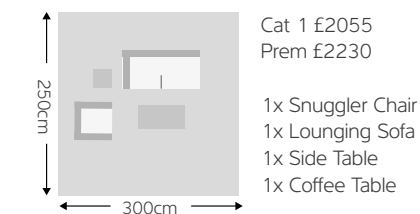

BOURTON LOUNGING & DINING

Frame colour **Pale French Grey**

DESCRIPTION	ITEM	DIMENSIONS	CODE	CUSHION CODE	CAT1 RRP	PREM RRP
Lounging Chair		H96 x D88 x W77cm	BOU-CHR-PFG	210	£525.00	£565.00
Lounging Sofa		H96 x D88 x W162cm	BOU-SOFA-PFG	216	£950.00	£1120.00
Dining Arm Chair		H86 x D66 x W65cm	BOU-DAC-PFG	718	£305.00	£325.00
Dining Table 140cm		H77 x D140 x W140cm	BOU-DT140-PFG	-		£850.00
Side Table		H48 x D50 x W50cm	BOU-ST-PFG	-		£250.00
Coffee Table		H44.5 x D56 x W92cm	BOU-CT-PFG	-		£330.00
Corner Set		H96 x D250 x W250cm	BOU-CNR/SET-PFG	217	£2450.00	£2895.00

SET EXAMPLES

BOURTON SET 1

BOURTON SET 2

BOURTON SET 3

ARLEY LOUNGING

Frame colour **Vintage Lace**

DESCRIPTION	ITEM	DIMENSIONS	CODE	CUSHION CODE	CAT1 RRP	PREM RRP
Snuggler Chair		H90 x D84 x W100cm	ARL-CHR-VLA	880, 918(2)	£640.00	£695.00
Lounging Sofa		H90 x D84 x W163cm	ARL-SOFA-VLA	881, 918(4)	£975.00	£1,095.00
Side Table		H49 x D40 x W40cm	ARL-ST-VLA	-		£160.00
Coffee Table		H49 x D50 x W100cm	ARL-CT-VLA	-		£280.00

SET EXAMPLES

ARLEY SET 1

ARLEY SET 2

ARLEY SET 3

HAVANA

Frame colour **Antique White**

DESCRIPTION	ITEM	DIMENSIONS	CODE	FABRIC CAT	CAT 1 COST	PREM COST
Chair		H93 x D75 x W88cm	HAV-CHAIR-AWH	719	£250.00	£270.00