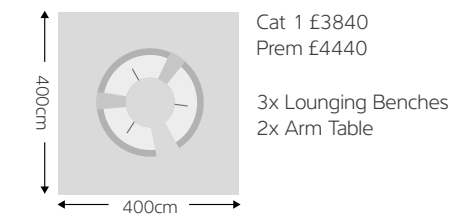

AUCKLAND LUNA SET 3