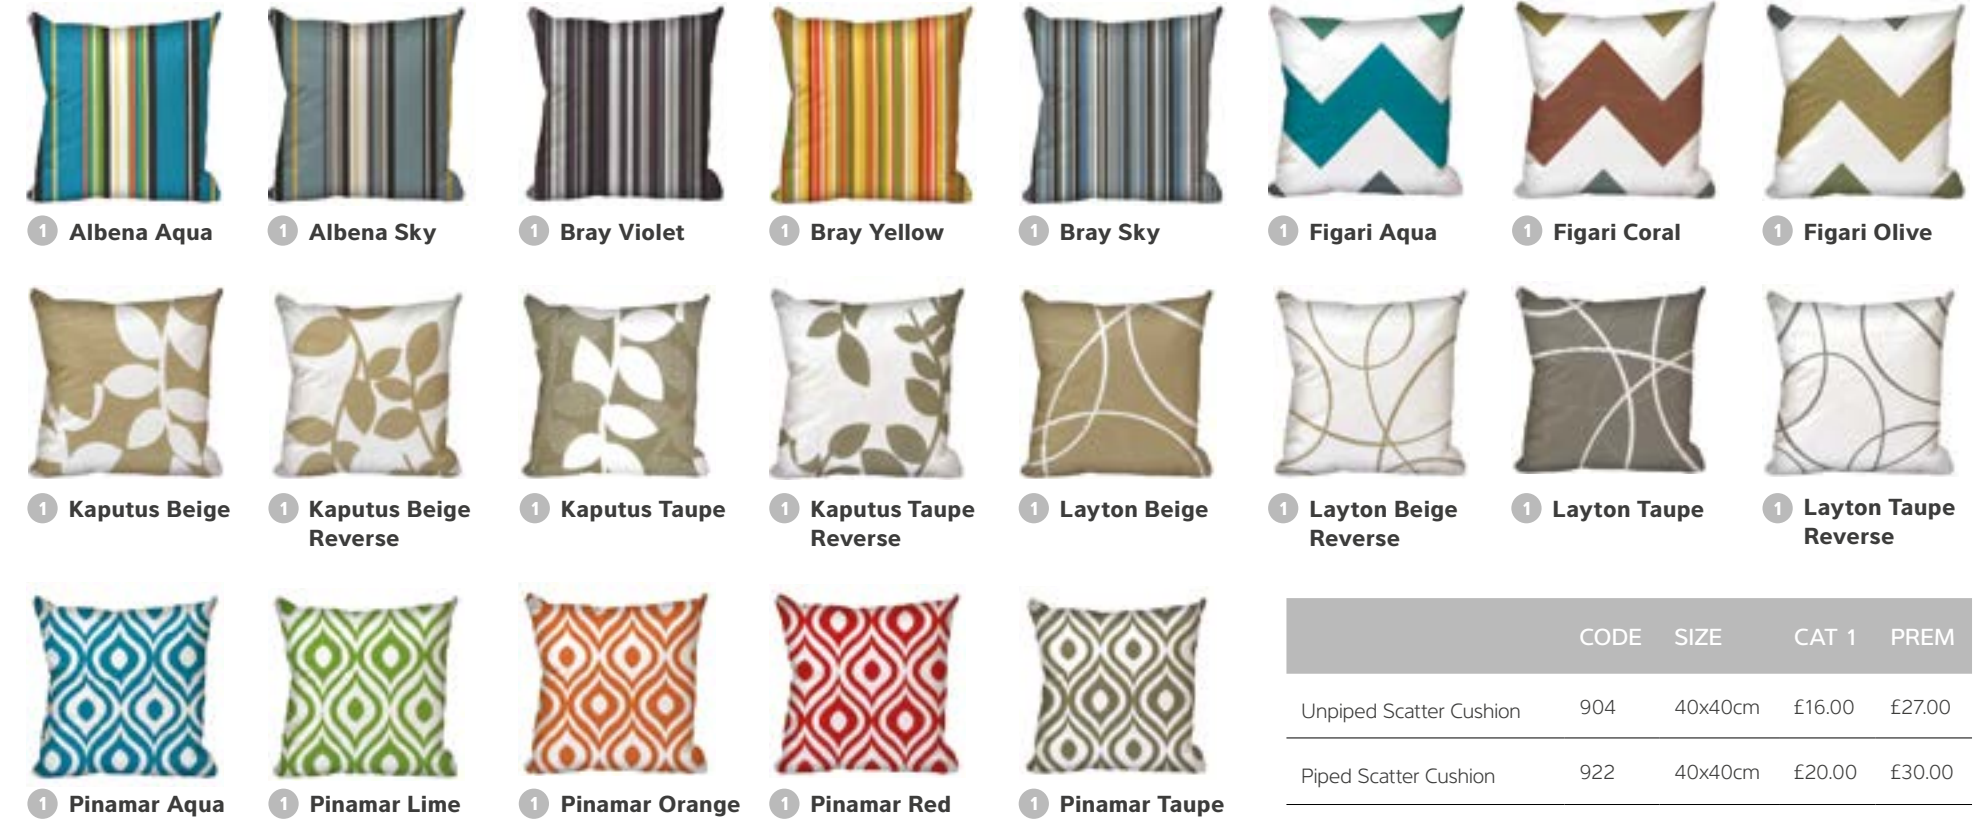

SCATTER CUSHIONS

Brilliant patterns available for dining pads and scatter cushions

	CODE	SIZE	CAT 1	PREM
Unpiped Scatter Cushion	904	40x40cm	£16.00	£27.00
Piped Scatter Cushion	922	40x40cm	£20.00	£30.00
Rectangular Scatter Cushion	919	40x30cm	£20.00	£30.00

Disclaimer: Every effort has been made to recreate fabrics as accurately as possible given the limitations of the printing process. Colours may vary from those illustrated.

Order up to 6 FREE fabric swatches straight to your door...

www.daro-outdoor.co.uk/fabrics or email fabrics@daro-cane.co.uk