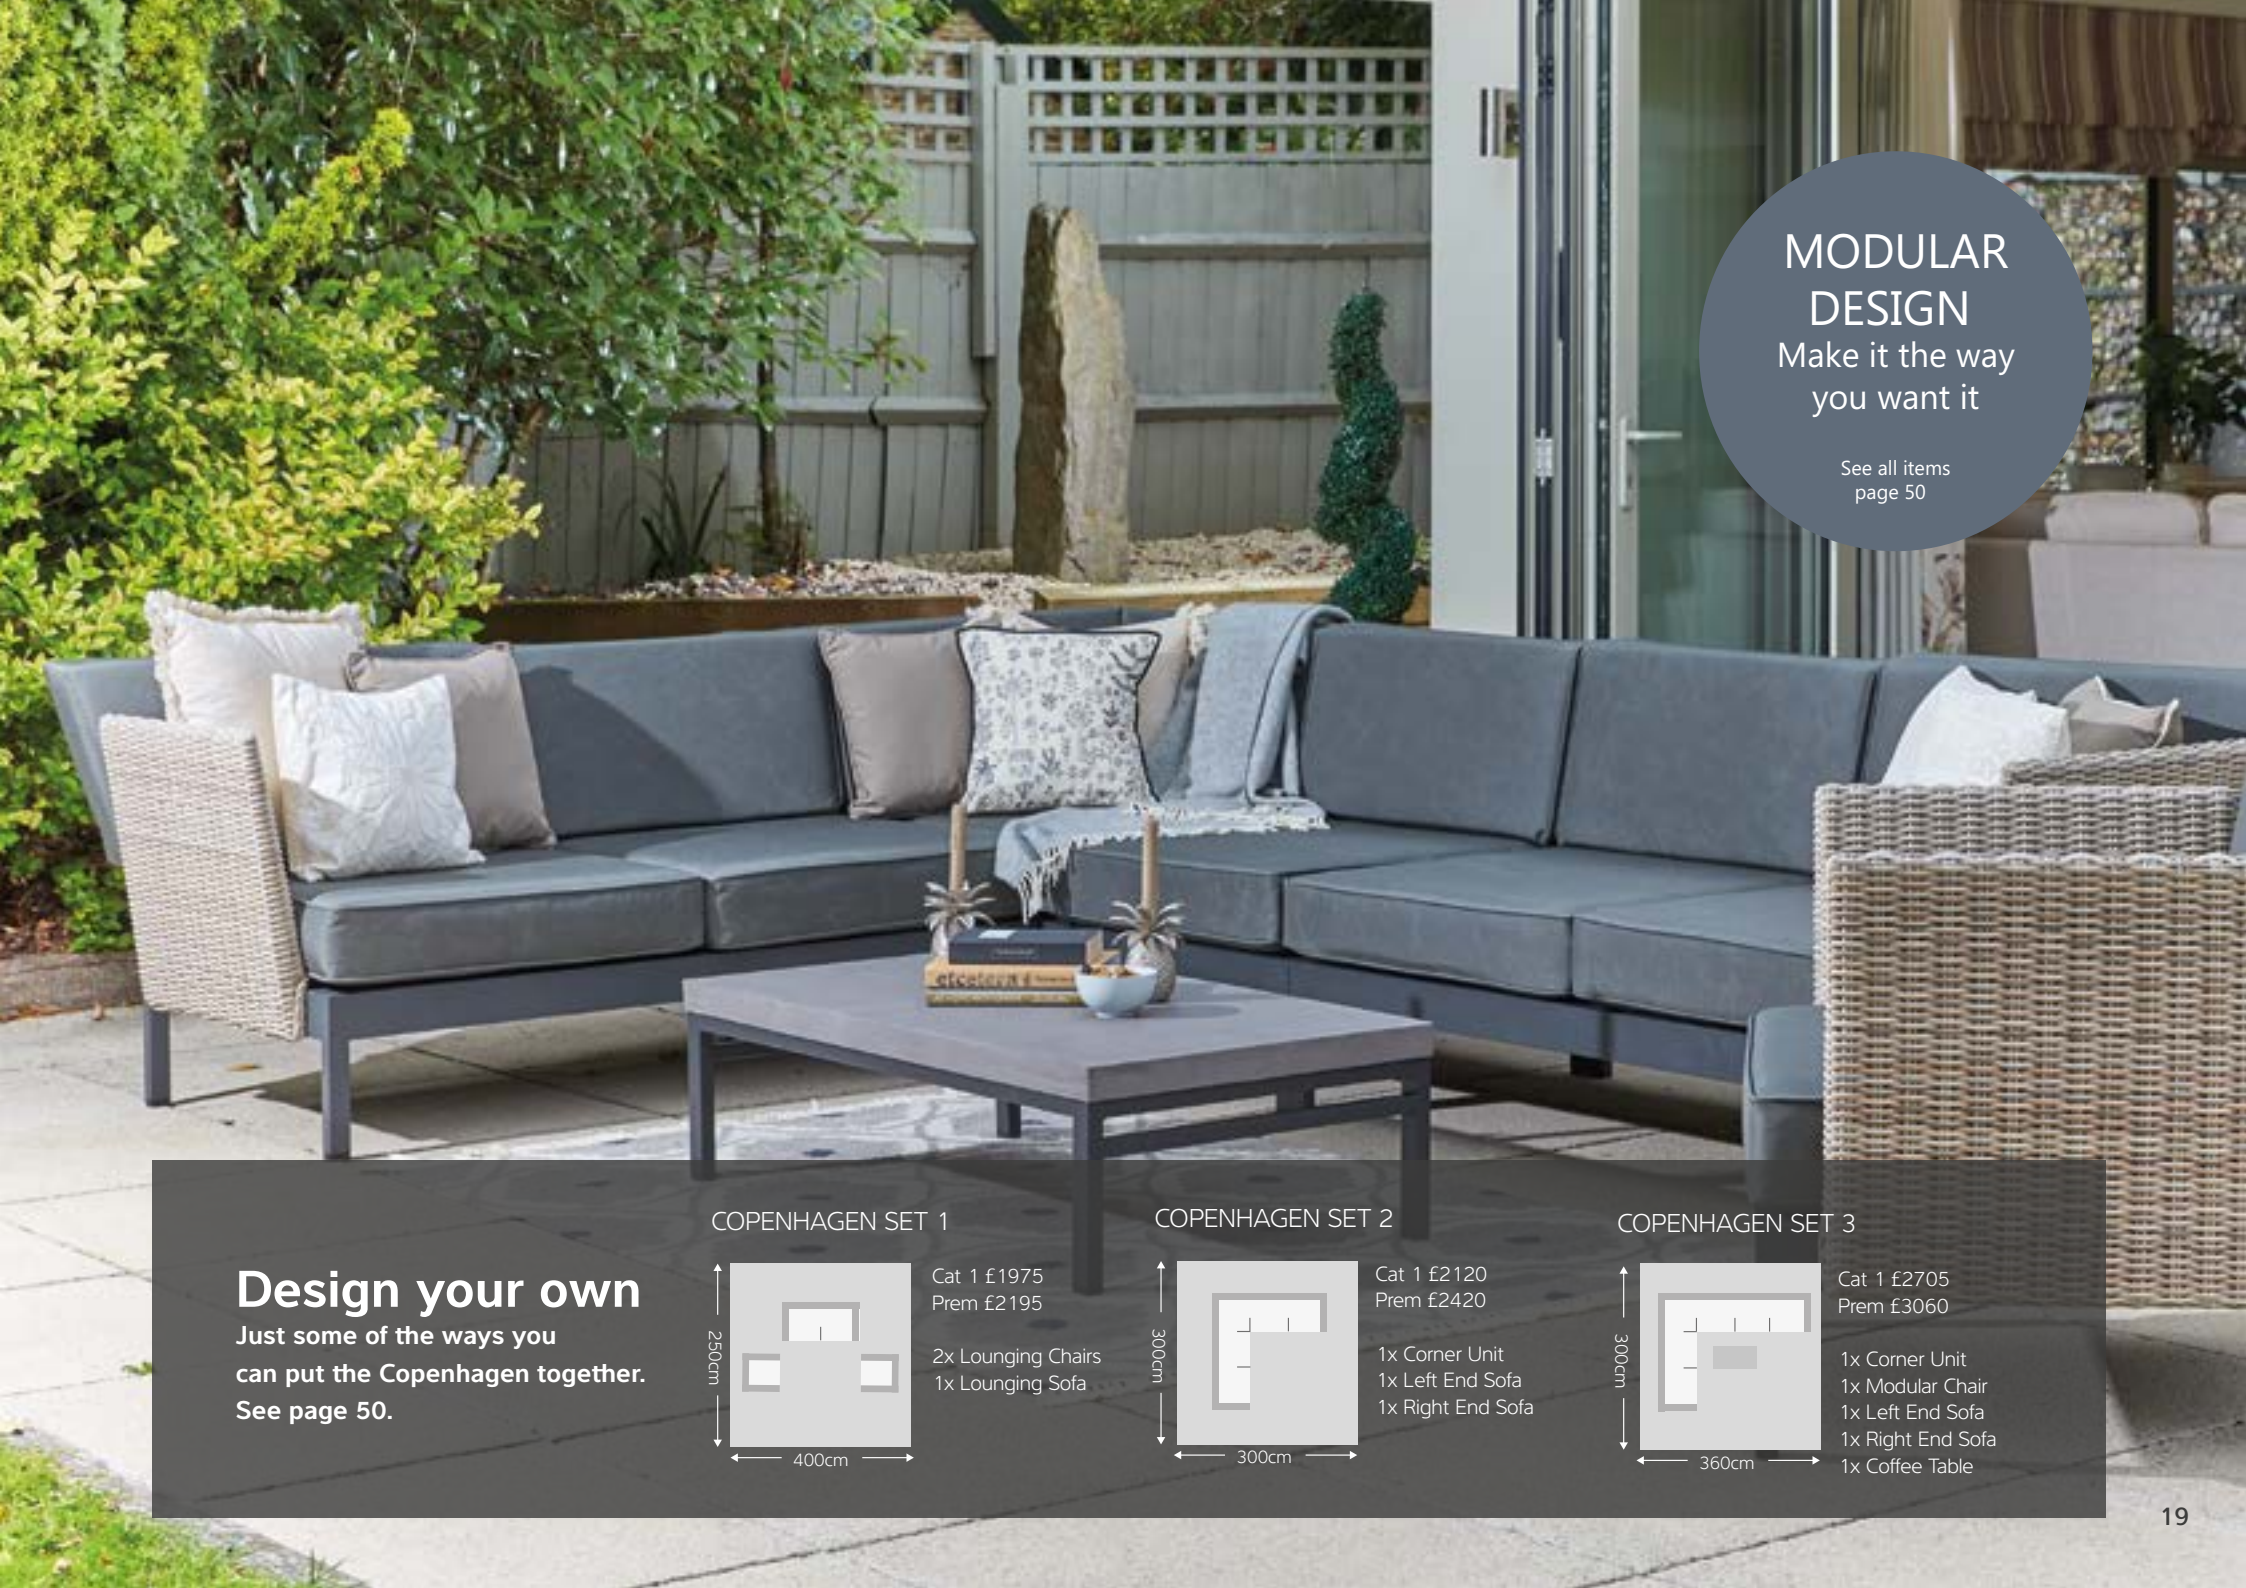

MODULAR DESIGN
Make it the way you want it

See all items page 50