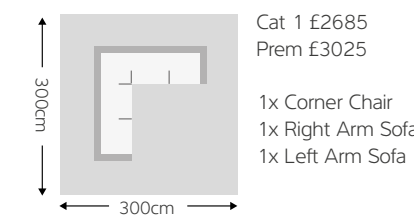

HAMILTON SET 1