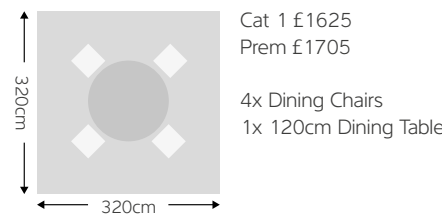

AUCKLAND DINING

Frame colour **Light Bonano**

DESCRIPTION	ITEM	DIMENSIONS	CODE	CUSHION CODE	CAT1 RRP	PREM RRP
Dining Chair		H92 x D62 x W56cm	AUC001LBN	701	£240.00	£260.00
Carver Dining Chair		H92 x D62 x W62cm	AUC002LBN	702	£295.00	£315.00
Winged Carver Dining Chair		H100 x D62 X W74	AUC003LBN	707	£360.00	£410.00
Dining Bench		H92 x D62 x W183cm	AUC004LBN	704	£695.00	£745.00
120cm Dining Table		H77 x D120 x W120cm	AUC-DT-120-LBN	-		£665.00
150cm Dining Table		H77 x D150 x W150cm	AUC-DT-150-LBN	-		£835.00
170cm Dining Table		H77 x D170 x W170cm	AUC-DT-170-LBN	-		£995.00
Occasional (Bistro)		H63 x D64 x W64cm	AUC-OT-LBN	-		£250.00

SET EXAMPLES

AUCKLAND DINING 120CM