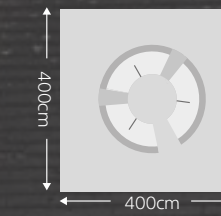

AUCKLAND LUNA SET 1

Cat 1 £2965
Prem £3365

2x Lounging Benches
1x Arm Table
1x Coffee Table

AUCKLAND LUNA SET 2

Cat 1 £2495
Prem £2895

2x Lounging Benches
1x Arm Table

AUCKLAND LUNA SET 3

Cat 1 £3840
Prem £4440