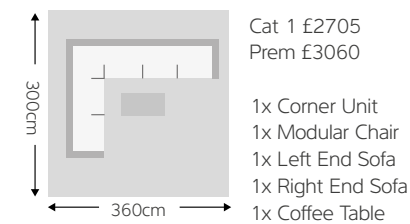

COPENHAGEN SET 3

Cat 1 £2705
Prem £3060

LAZIO

Frame colour **Olive Rope Green**

DESCRIPTION	ITEM	DIMENSIONS	CODE	CUSHION CODE	CAT1 RRP	PREM RRP
Bar Stool		H112 x D56 x W42cm	LAZ-BST-OGR	-		£250.00
Bar Table		H117 x D71 x W132cm	LAZ-BT-OGR	-		£395.00