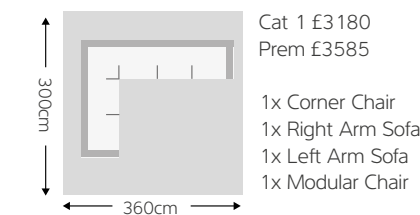

HAMILTON SET 2