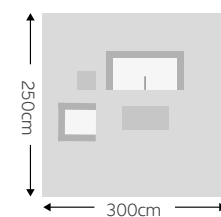

CEBU SET 2

Cat 1 £1840
Prem £2010

1x Lounging Chair
1x Lounging Sofa
1x Side Table
1x Coffee Table