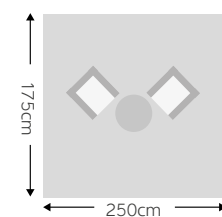

Cat 1 £720
Prem £765

1x Bistro Set With Pads

STRATFORD LOUNGING

Frame colour **Hedgerow Green**

DESCRIPTION	ITEM	DIMENSIONS	CODE	CUSHION CODE	CAT1 RRP	PREM RRP
Lounging Chair		H96 x D83 x W73cm	STR-CHR-HDR	610	£495.00	£540.00
Lounging Sofa		H96 x D83 x W158cm	STR-SOFA-HDR	616	£965.00	£1,150.00
Woven Side Table		H39 x D49 x W49cm	STR-ST-HDR	-	£220.00	
Woven Coffee Table		H39 x D75 x W112cm	STR-CT-HDR	-	£295.00	
Side Table		H39 x D49 x W49cm	CLE-ALU-ST-AW	-	£180.00	
Coffee Table		H39 x D75 x W112cm	CLE-ALU-CT-AW	-	£350.00	