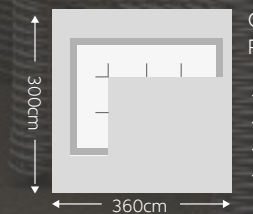

Design your own

Just some of the ways you can put the Hamilton together. See page 47.

HAMILTON SET 1

Cat 1 £2685
Prem £3025

1x Corner Chair
1x Right Arm Sofa
1x Left Arm Sofa

HAMILTON SET 2

Cat 1 £3180
Prem £3585