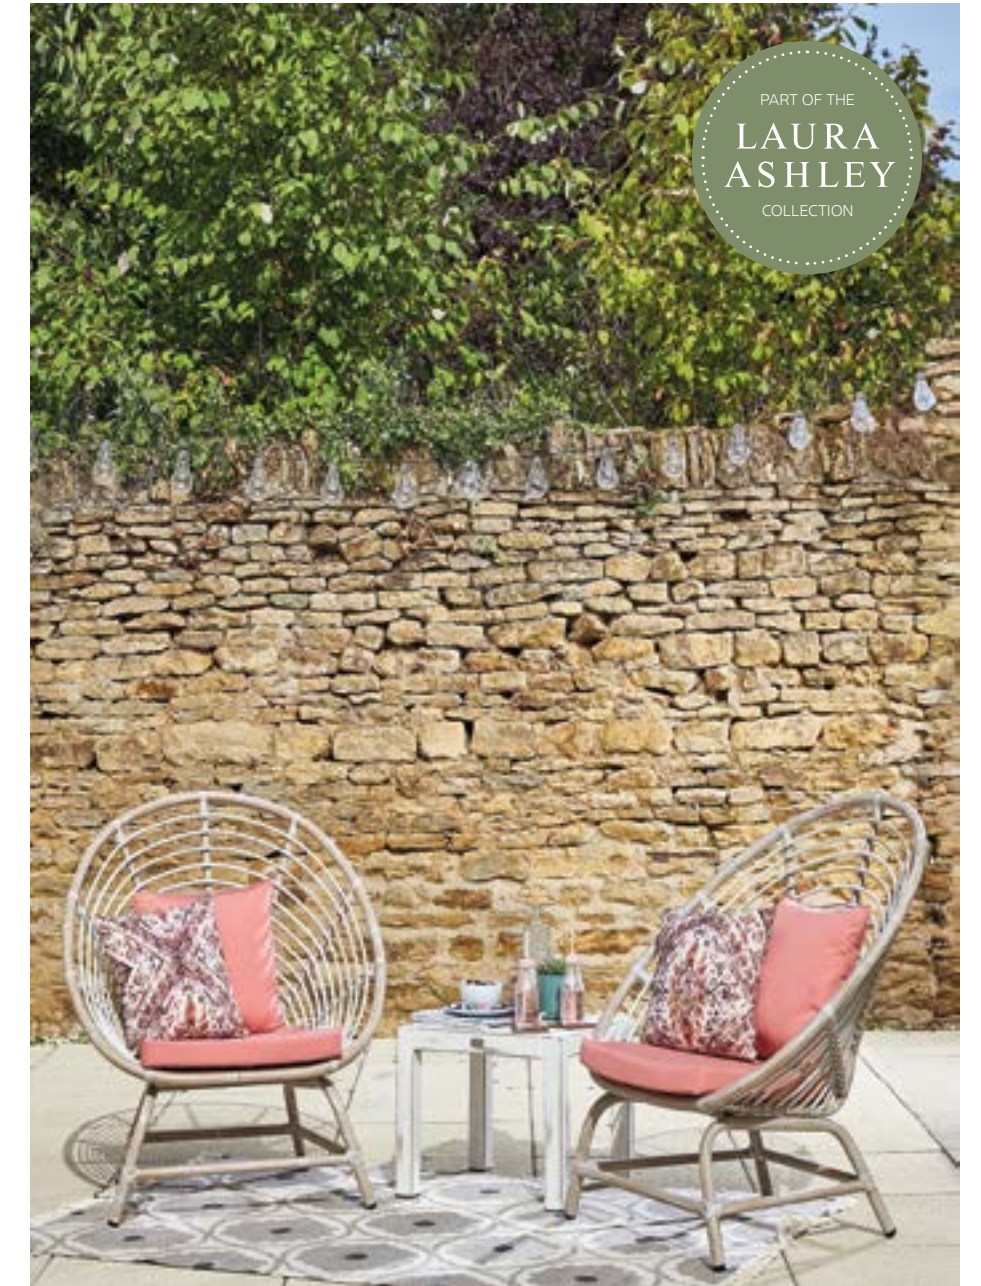

HAVANA

A modern twist on a retro design.

The Havana set finished in a fresh white wash colour, combines comfort with clean lines and brings the much loved Papasan chair into the 21st Century.