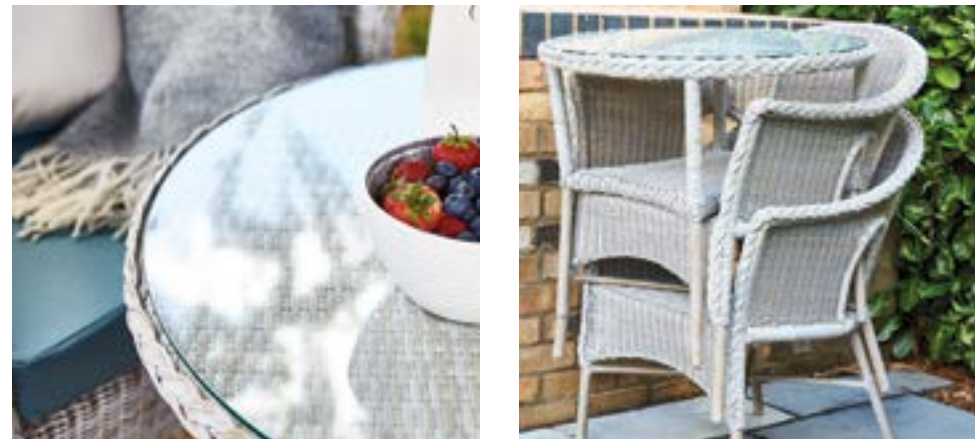

Beautiful things do come in small packages! Our Cebu bistro set is a tasteful consisting of two comfy armchairs and a table which is ideal for a smaller patio or a balcony especially as this set is stackable.