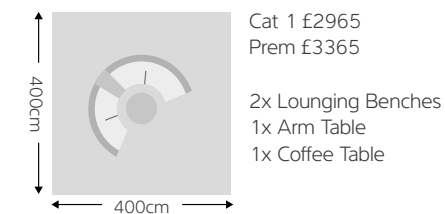

SET EXAMPLES

AUCKLAND LUNA SET 1