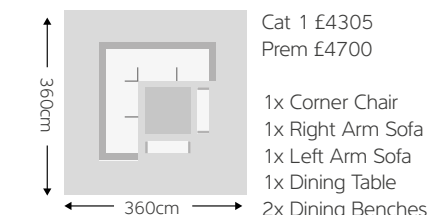

HAMILTON SET 3