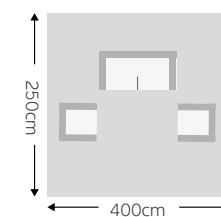

CEBU

Frame colour **Antique White**

DESCRIPTION	ITEM	DIMENSIONS	CODE	CUSHION CODE	CAT1 RRP	PREM RRP
Chair		H84 x D80 x W88cm	CEBU-CHR-AWH	514, 918, 922	£450.00	£495.00
Sofa		H84 x D80 x W163cm	CEBU-SOFA-AWH	515, 918(3), 922(2)	£860.00	£985.00
Side Table		H39 x D49 x W49cm	CLE-ALU-ST-AW	-	£180.00	
Coffee Table		H39 x D75 x W112cm	CLE-ALU-CT-AW	-	£350.00	
Set (2 Chair & Table with Pads)		H96 x D84 x W70cm	CEBU-BISTRO-AWH	513	£720.00	£765.00
Set (2 Chair & Table without Pads)		H49 x D50 x W100cm	CEBU-BISTRO-AWH	-	£650.00	

SET EXAMPLES

CEBU SET 1

Cat 1 £1760
Prem £1975

2x Lounging Chairs
1x Lounging Sofa