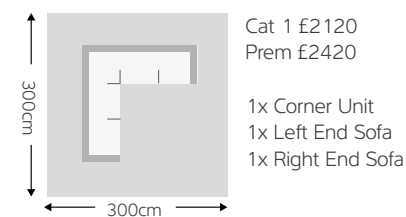

COPENHAGEN SET 2

Cat 1 £2120
Prem £2420