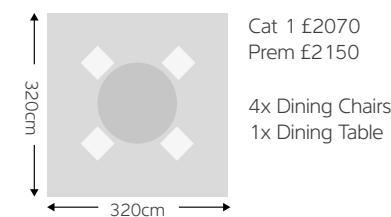

SET EXAMPLES

BOURTON SET 1

BOURTON SET 2

BOURTON SET 3

ARLEY LOUNGING

Frame colour **Vintage Lace**

DESCRIPTION	ITEM	DIMENSIONS	CODE	CUSHION CODE	CAT1 RRP	PREM RRP
Snuggler Chair		H90 x D84 x W100cm	ARL-CHR-VLA	880, 918(2)	£640.00	£695.00
Lounging Sofa		H90 x D84 x W163cm	ARL-SOFA-VLA	881, 918(4)	£975.00	£1,095.00
Side Table		H49 x D40 x W40cm	ARL-ST-VLA	-		£160.00
Coffee Table		H49 x D50 x W100cm	ARL-CT-VLA	-		£280.00