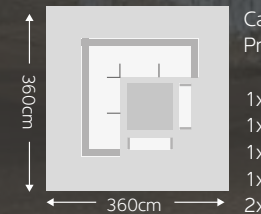

HAMILTON SET 3

Cat 1 £4305
Prem £4700

1x Corner Chair
1x Right Arm Sofa
1x Left Arm Sofa
1x Dining Table
2x Dining Benches