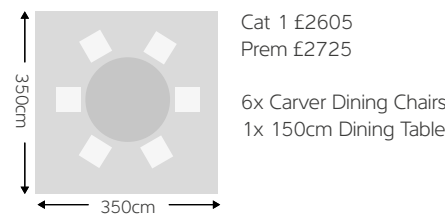

AUCKLAND DINING 150CM