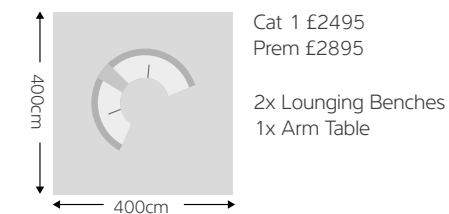

AUCKLAND LUNA SET 2