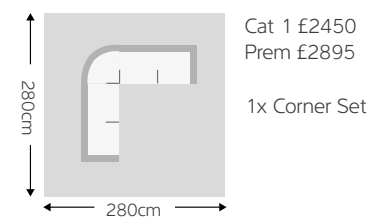

BOURTON SET 2