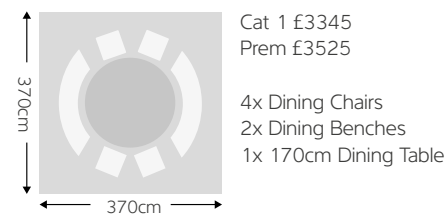

SET EXAMPLES

AUCKLAND DINING 120CM

AUCKLAND DINING 150CM

AUCKLAND DINING 170CM

AUCKLAND LUNA

Frame colour **Light Bonano**

DESCRIPTION	ITEM	DIMENSIONS	CODE	CUSHION CODE	CAT1 RRP	PREM RRP
Luna Lounge Bench		H93 x D80 x W243cm	AUC-LUNA-BENCH-LBN	708	£1,150.00	£1,350.00
Arm Table with glass		H62 x D81 x W43cm	AUC-LUNA-ARM-LBN	-		£195.00
Coffee Table with glass		H46 x D100 x W100cm	AUC-LUNA-CT-LBN	-		£470.00
Luna Leg Rest		H45 x D90 x W90cm	AUC-LUNA-LR-LBN	709	£395.00	£450.00