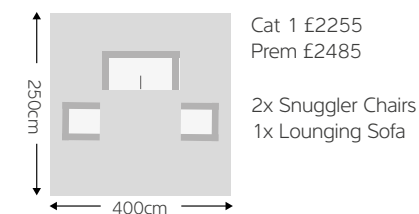

SET EXAMPLES

ARLEY SET 1