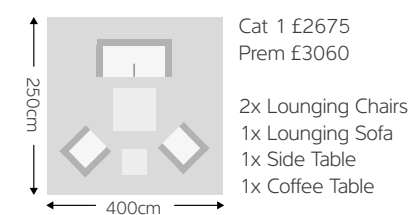

SET EXAMPLES

AUCKLAND LOUNGING SET 1

AUCKLAND LOUNGING SET 2

AUCKLAND LOUNGING SET 3

HAMILTON

Frame colour **Light Bonano**

DESCRIPTION	ITEM	DIMENSIONS	CODE	CUSHION CODE	CAT1 RRP	PREM RRP
Modular Chair		H97 x D96 x W65cm	HAM-MOD-LBN	548	£495.00	£560.00
Corner Chair		H97 x D96 x W96cm	HAM-CNR-LBN	549	£795.00	£925.00
Armless Sofa Module		H97 x D96 X 140cm	HAM-AS-LBN	545	£920.00	£1,040.00
Left Arm Sofa		H97 x D96 x W140cm	HAM-LAS-LBN	544	£945.00	£1,050.00
Right Arm Sofa		H97 x D96 x W140cm	HAM-RAS-LBN	544	£945.00	£1,050.00
Leg Rest		H50 x D75 x W77cm	HAM-LR-LBN	542	£385.00	£440.00
Dining Bench		H50 x D40 x W115cm	HAM-DB-LBN	706	£370.00	£398.00
Coffee Table		H53 x D76 x W76cm	HAM-CT-LBN	Glass HM76		£420.00
115cm Square Dining Table with ice bucket		H72 x D115 x W115cm	HAM-DT115-LBN	Glass HM115		£880.00