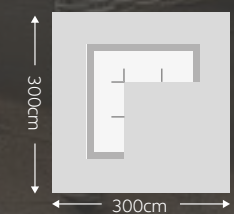

HAMILTON SET 1

Cat 1 £2685
Prem £3025

1x Corner Chair
1x Right Arm Sofa
1x Left Arm Sofa