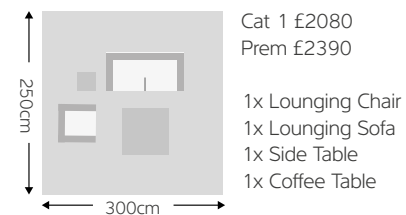

AUCKLAND LOUNGING SET 2