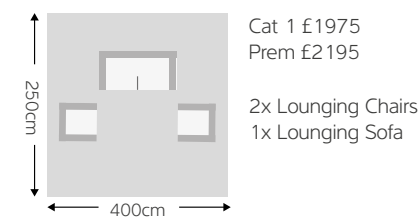

COPENHAGEN MODULAR

Frame colour **Shale Rattan**

DESCRIPTION	ITEM	DIMENSIONS	CODE	CUSHION CODE	CAT1 RRP	PREM RRP
End Sofa left or right		H79 x D80 x W150cm	COP-DBL, COP-RES (3)	661 (2)	£800.00	£910.00
Sofa		H79 x D80 x W160cm	COP-DBL, COP-RES (4)	661 (2)	£885.00	£995.00
End Chair left or right		H79 x D80 x W80cm	COP-SIN, COP-RES (2)	661	£460.00	£515.00
Chair		H79 x D80 x W90cm	COP-SIN, COP-RES (3)	660	£545.00	£600.00
Modular Chair		H79 x D80 x W70cm	COP-SIN, COP-RES	661	£370.00	£425.00
Corner Unit		H79 x D80 x W80cm	COP-SIN, COP-RES (2)	663	£520.00	£600.00
Rectangular Coffee Table		H32 x D60 x 110cm	MON-CT-GRC	-		£215.00

SET EXAMPLES

COPENHAGEN SET 1

Cat 1 £1975
Prem £2195