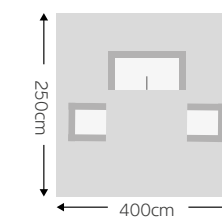

SET EXAMPLES

STRATFORD SET 1

Cat 1 £1955
Prem £2230

2x Lounging Chairs
1x Lounging Sofa