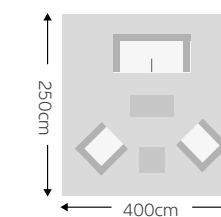

STRATFORD SET 3

Cat 1 £2470
Prem £2745

2x Lounging Chair
1x Lounging Sofa
1x Side Table
1x Coffee Table