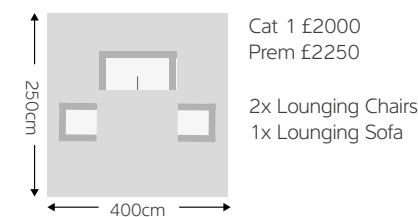

BOURTON LOUNGING & DINING

Frame colour **Pale French Grey**

DESCRIPTION	ITEM	DIMENSIONS	CODE	CUSHION CODE	CAT1 RRP	PREM RRP
Lounging Chair		H96 x D88 x W77cm	BOU-CHR-PFG	210	£525.00	£565.00
Lounging Sofa		H96 x D88 x W162cm	BOU-SOFA-PFG	216	£950.00	£1120.00
Dining Arm Chair		H86 x D66 x W65cm	BOU-DAC-PFG	718	£305.00	£325.00
Dining Table 140cm		H77 x D140 x W140cm	BOU-DT140-PFG	-		£850.00
Side Table		H48 x D50 x W50cm	BOU-ST-PFG	-		£250.00
Coffee Table		H44.5 x D56 x W92cm	BOU-CT-PFG	-		£330.00
Corner Set		H96 x D250 x W250cm	BOU-CNR/SET-PFG	217	£2450.00	£2895.00

SET EXAMPLES

BOURTON SET 1