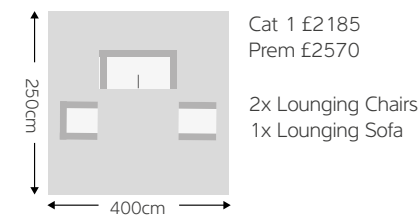

AUCKLAND LOUNGING

Frame colour **Light Bonano**

DESCRIPTION	ITEM	DIMENSIONS	CODE	CUSHION CODE	CAT1 RRP	PREM RRP
Lounging Chair		H90 x D85 x W84cm	AUC-CHR-LBN	550	£595.00	£670.00
Lounging Sofa		H90 x D85 x W168cm	AUC-SOFA-LBN	556	£995.00	£1,230.00
Side Table		H49 x D52 X W52cm	AUC-ST-LBN	-		£195.00
Coffee Table		H44 x D83 x W83cm	AUC-CT-LBN	-		£295.00
Footstool		H46 x D39 x W80cm	AUC-FS-LBN	559	£295.00	£325.00

SET EXAMPLES

AUCKLAND LOUNGING SET 1