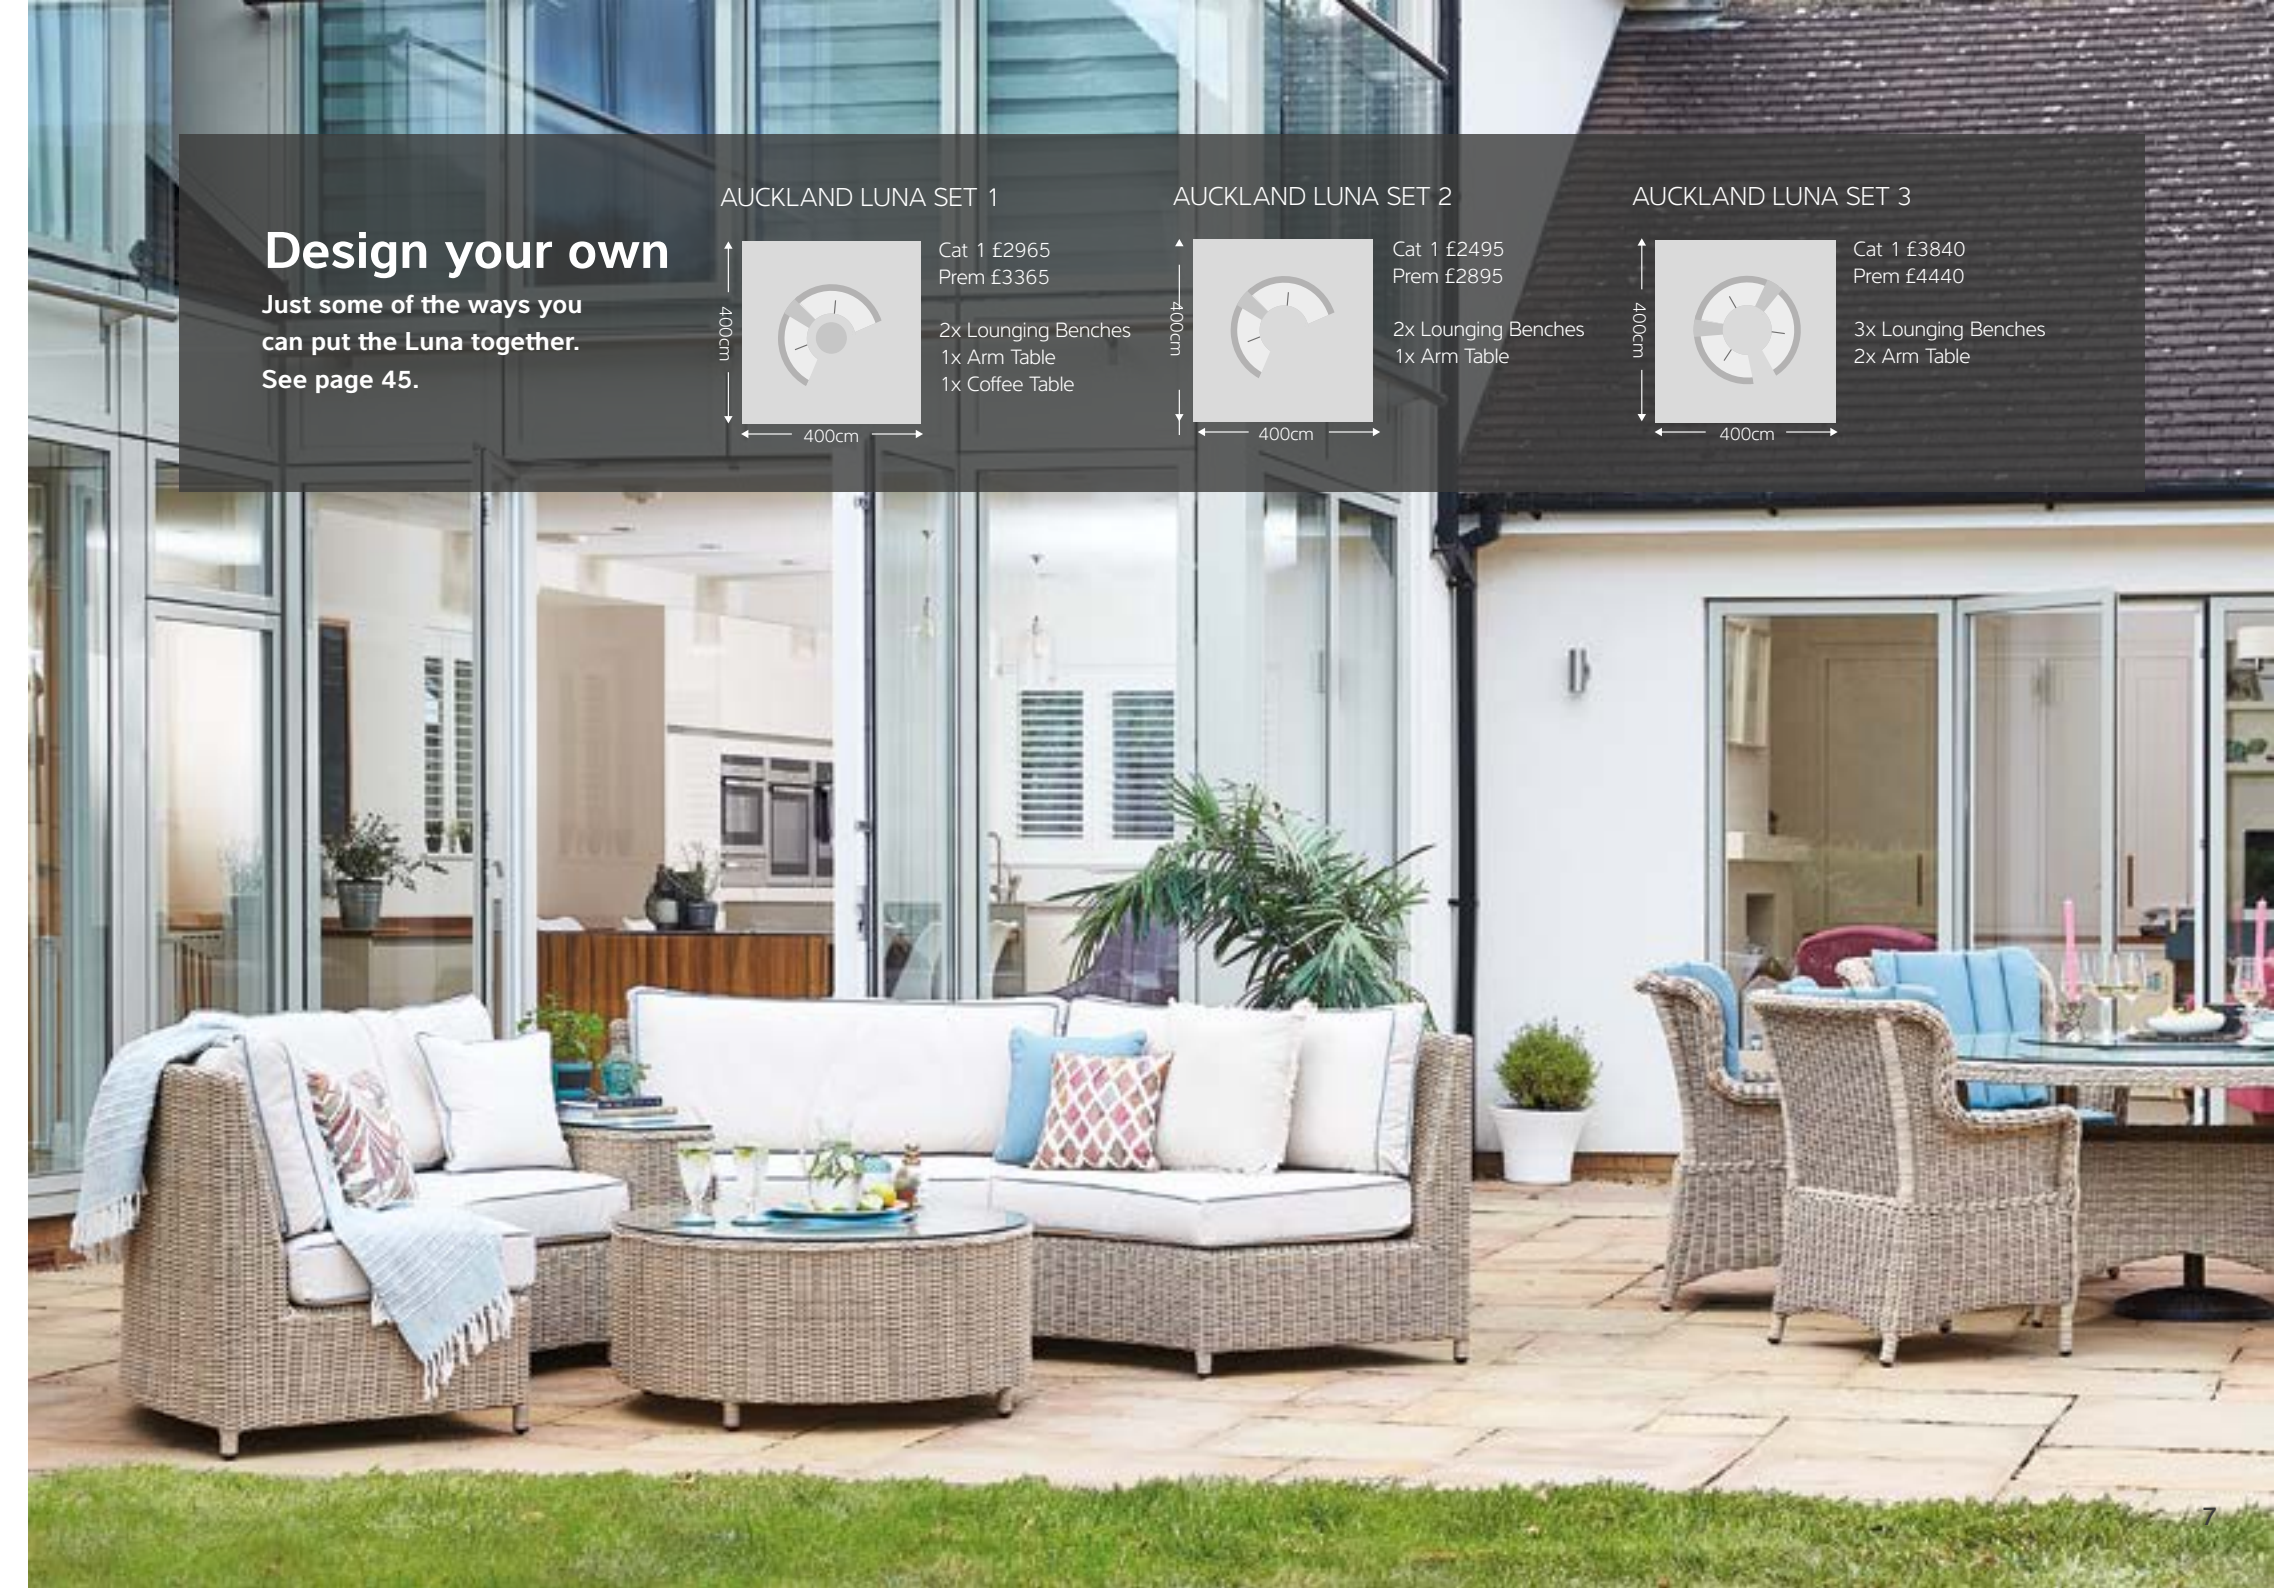

3x Lounging Benches
2x Arm Table

**COMPLETE
THE LOOK**
Add the matching
Auckland Dining

See page 4-5

AUCKLAND LOUNGING

This really is the perfect patio set – sofa, armchair and many functional and attractive accessories all hand-made in Light Bonano weave creating a contemporary yet restful furniture range.