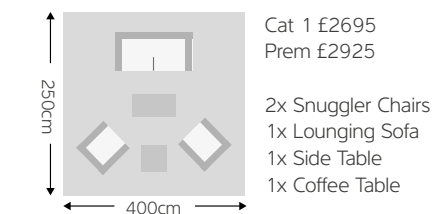

SET EXAMPLES

ARLEY SET 1

ARLEY SET 2

ARLEY SET 3

HAVANA

Frame colour **Antique White**

DESCRIPTION	ITEM	DIMENSIONS	CODE	FABRIC CAT	CAT 1 COST	PREM COST
Chair		H93 x D75 x W88cm	HAV-CHAIR-AWH	719	£250.00	£270.00